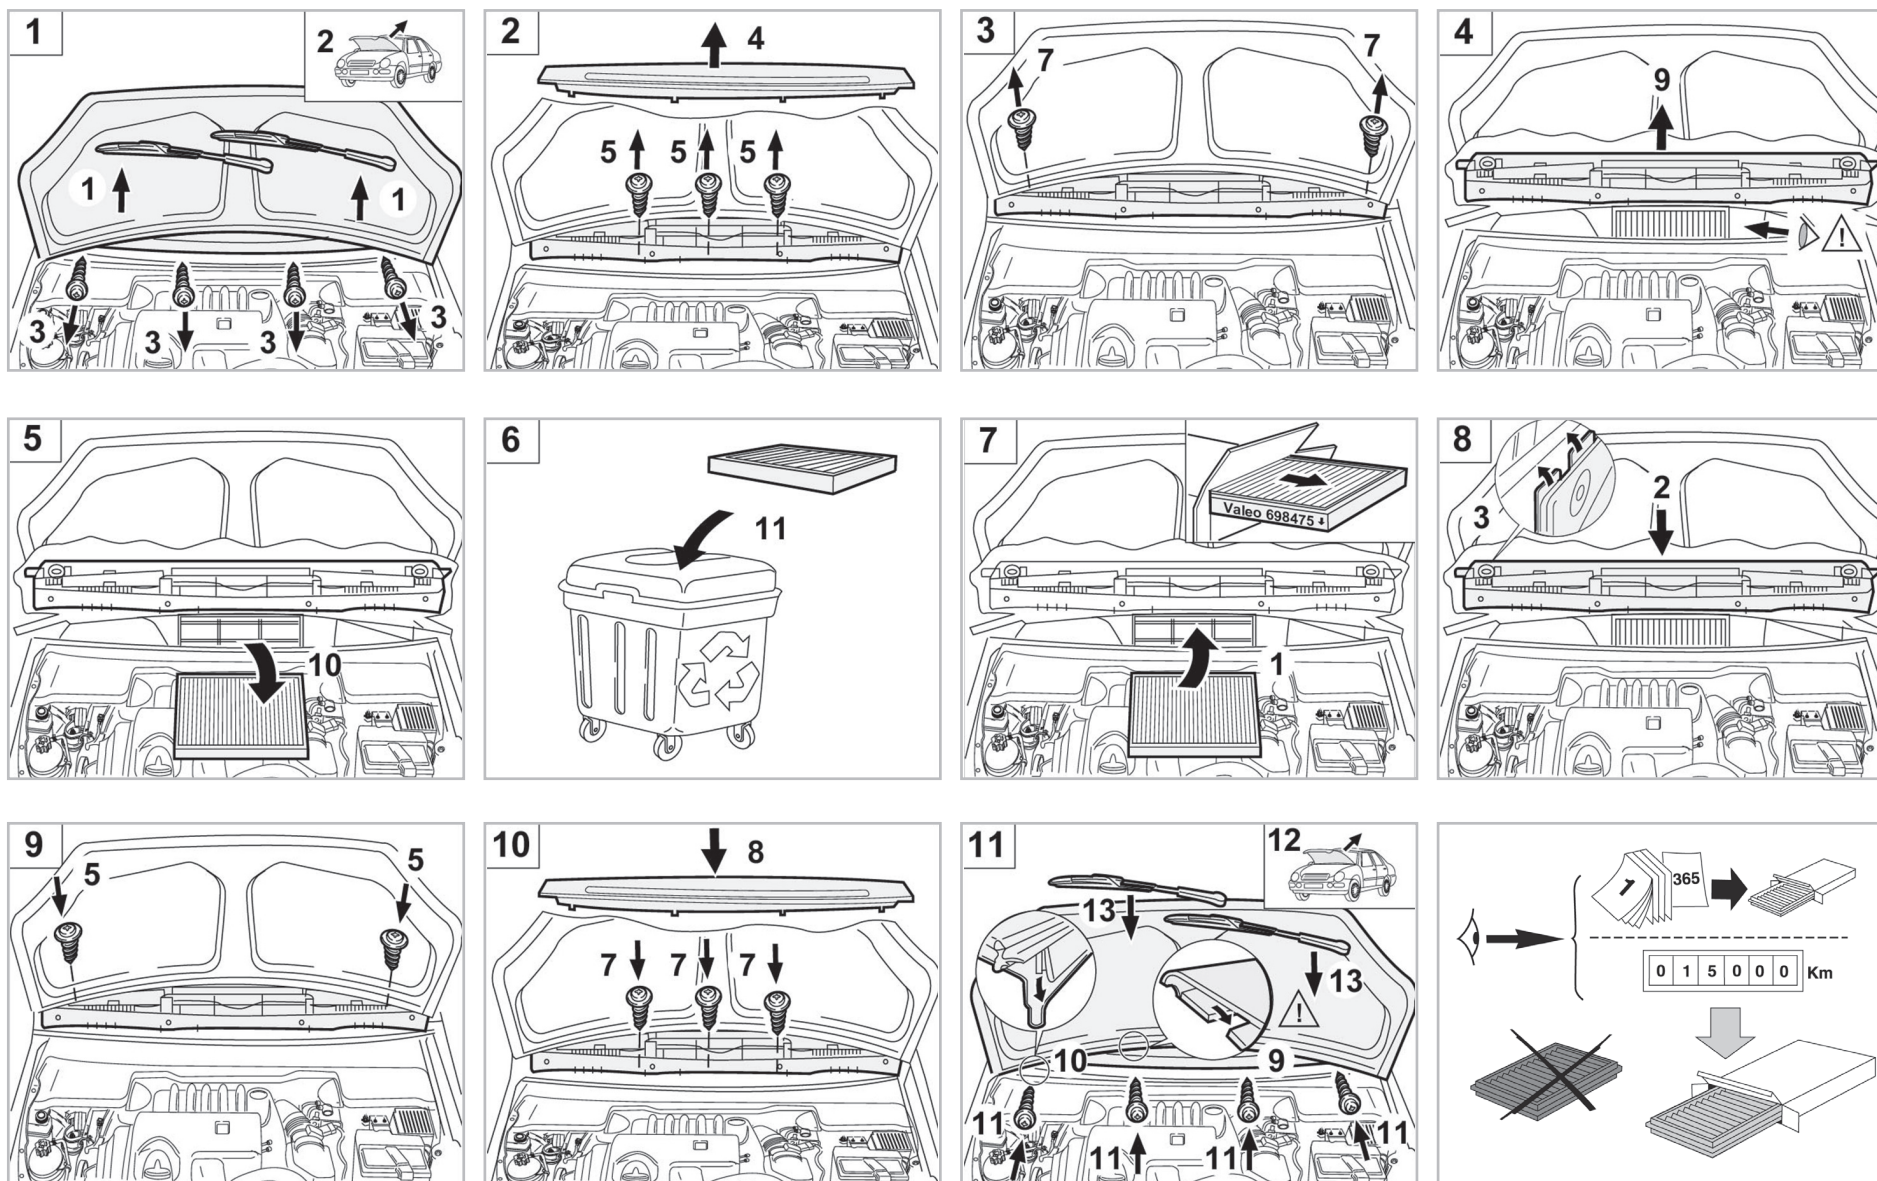

COMFORT

particle filter

698475

FH504

PA

WANT TO KNOW MORE?

www.valeo-techassist.com

FOR
MERCEDES

A CLASS (168) A/C+ (05/97 > 06/04)

Valeo Service - Société par Actions simplifiée - Capital de 12 900 000 € - 70, rue Playel, 93285 Saint-Denis Cedex - France - B 306 486 408 RCS Bobigny